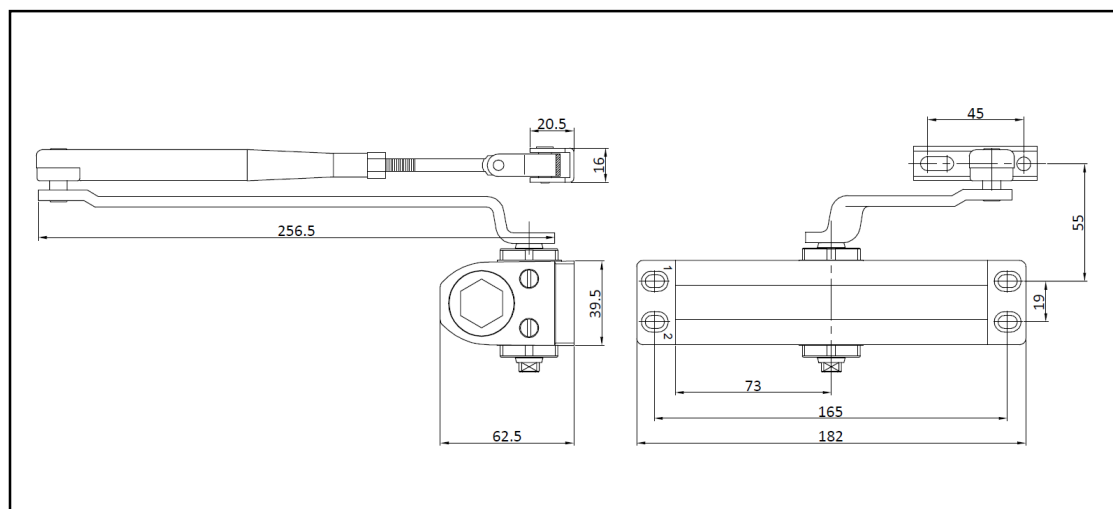

Specification:

- Can be used for left and right hand doors
- Adjustable closing and latching speed
- Closing speed adjustable 180° - 15°
- Latching speed adjustable 15° - 0°
- 3 different power sizes
- Door width 850-1100mm
- Door weight 40-80kg
- Fire-Rated
- 500,000 cycles

	Size 2	Size 3	Size 4
Max Door Width	850mm	950mm	1100mm
Max Door Weight	40kg	60kg	80kg
Max Opening Angle	180°	180°	180°

Finish:

- Silver

Technical Design:

Trusted by **Professionals**